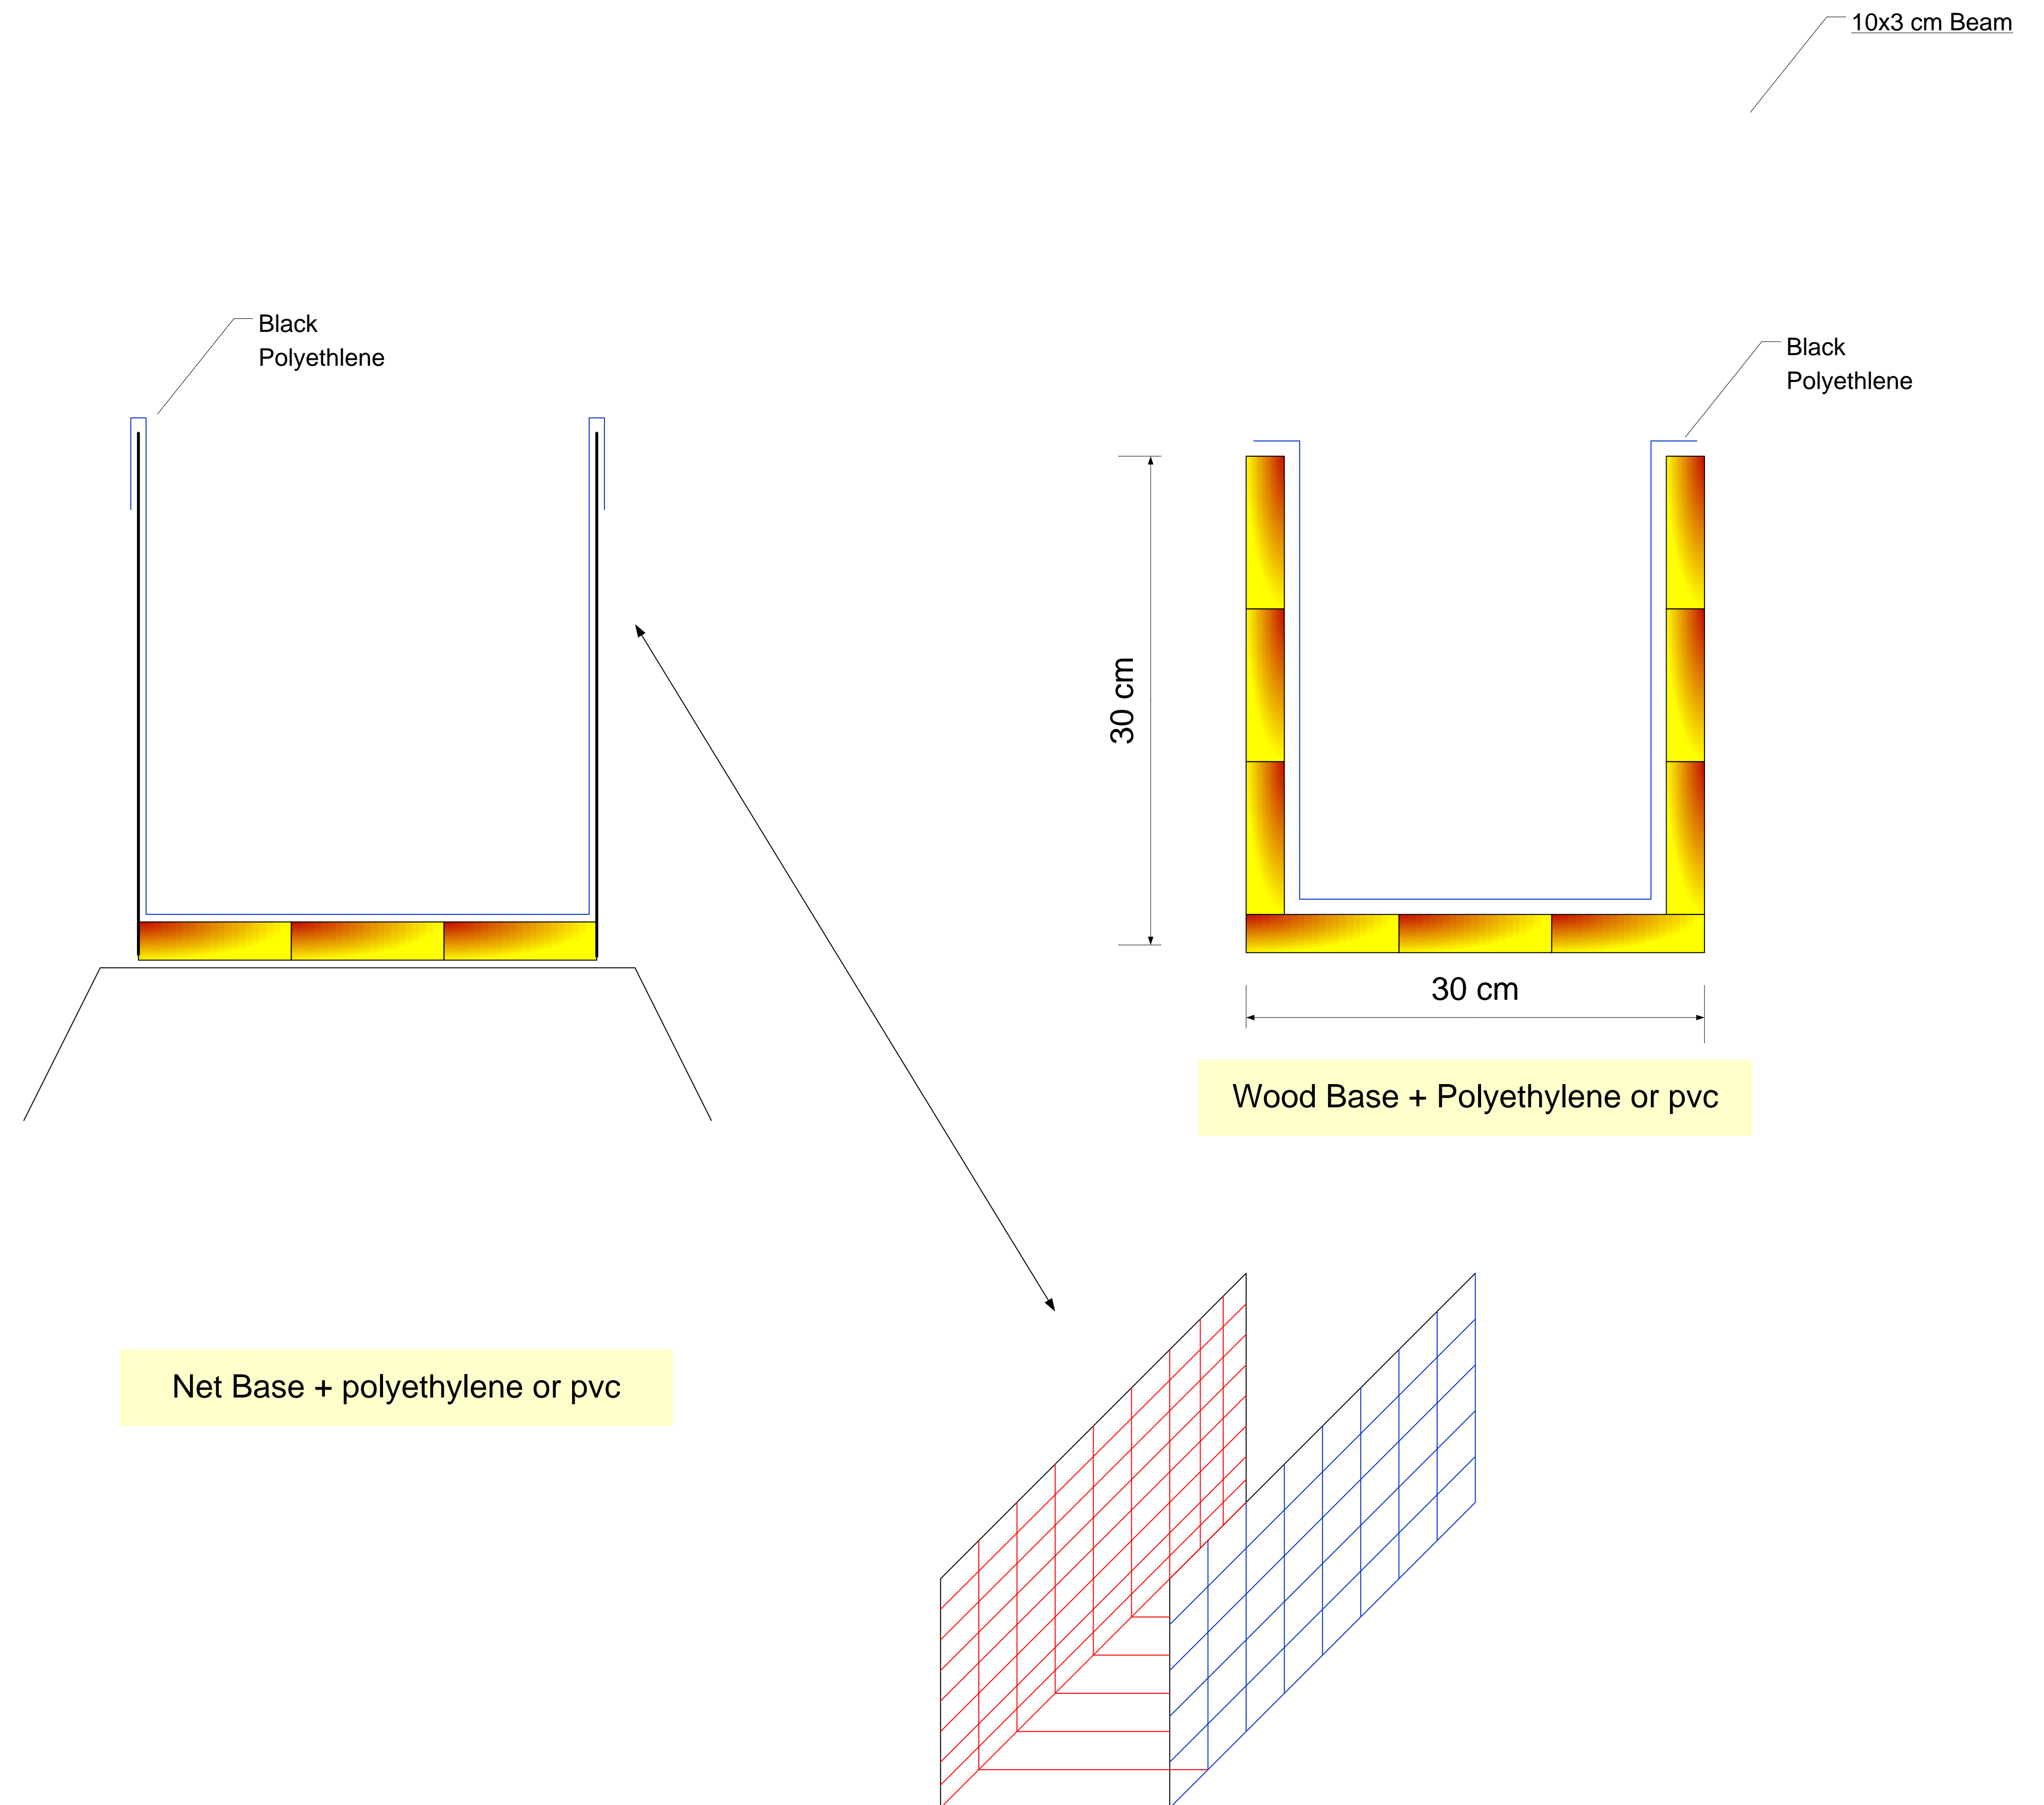

TYPE OF GROWING CONTAINERS

Feeding System

Plants Position – W30
(units are in cm)

Plants Position – W50

(units are in mm)

70 li Tree Container