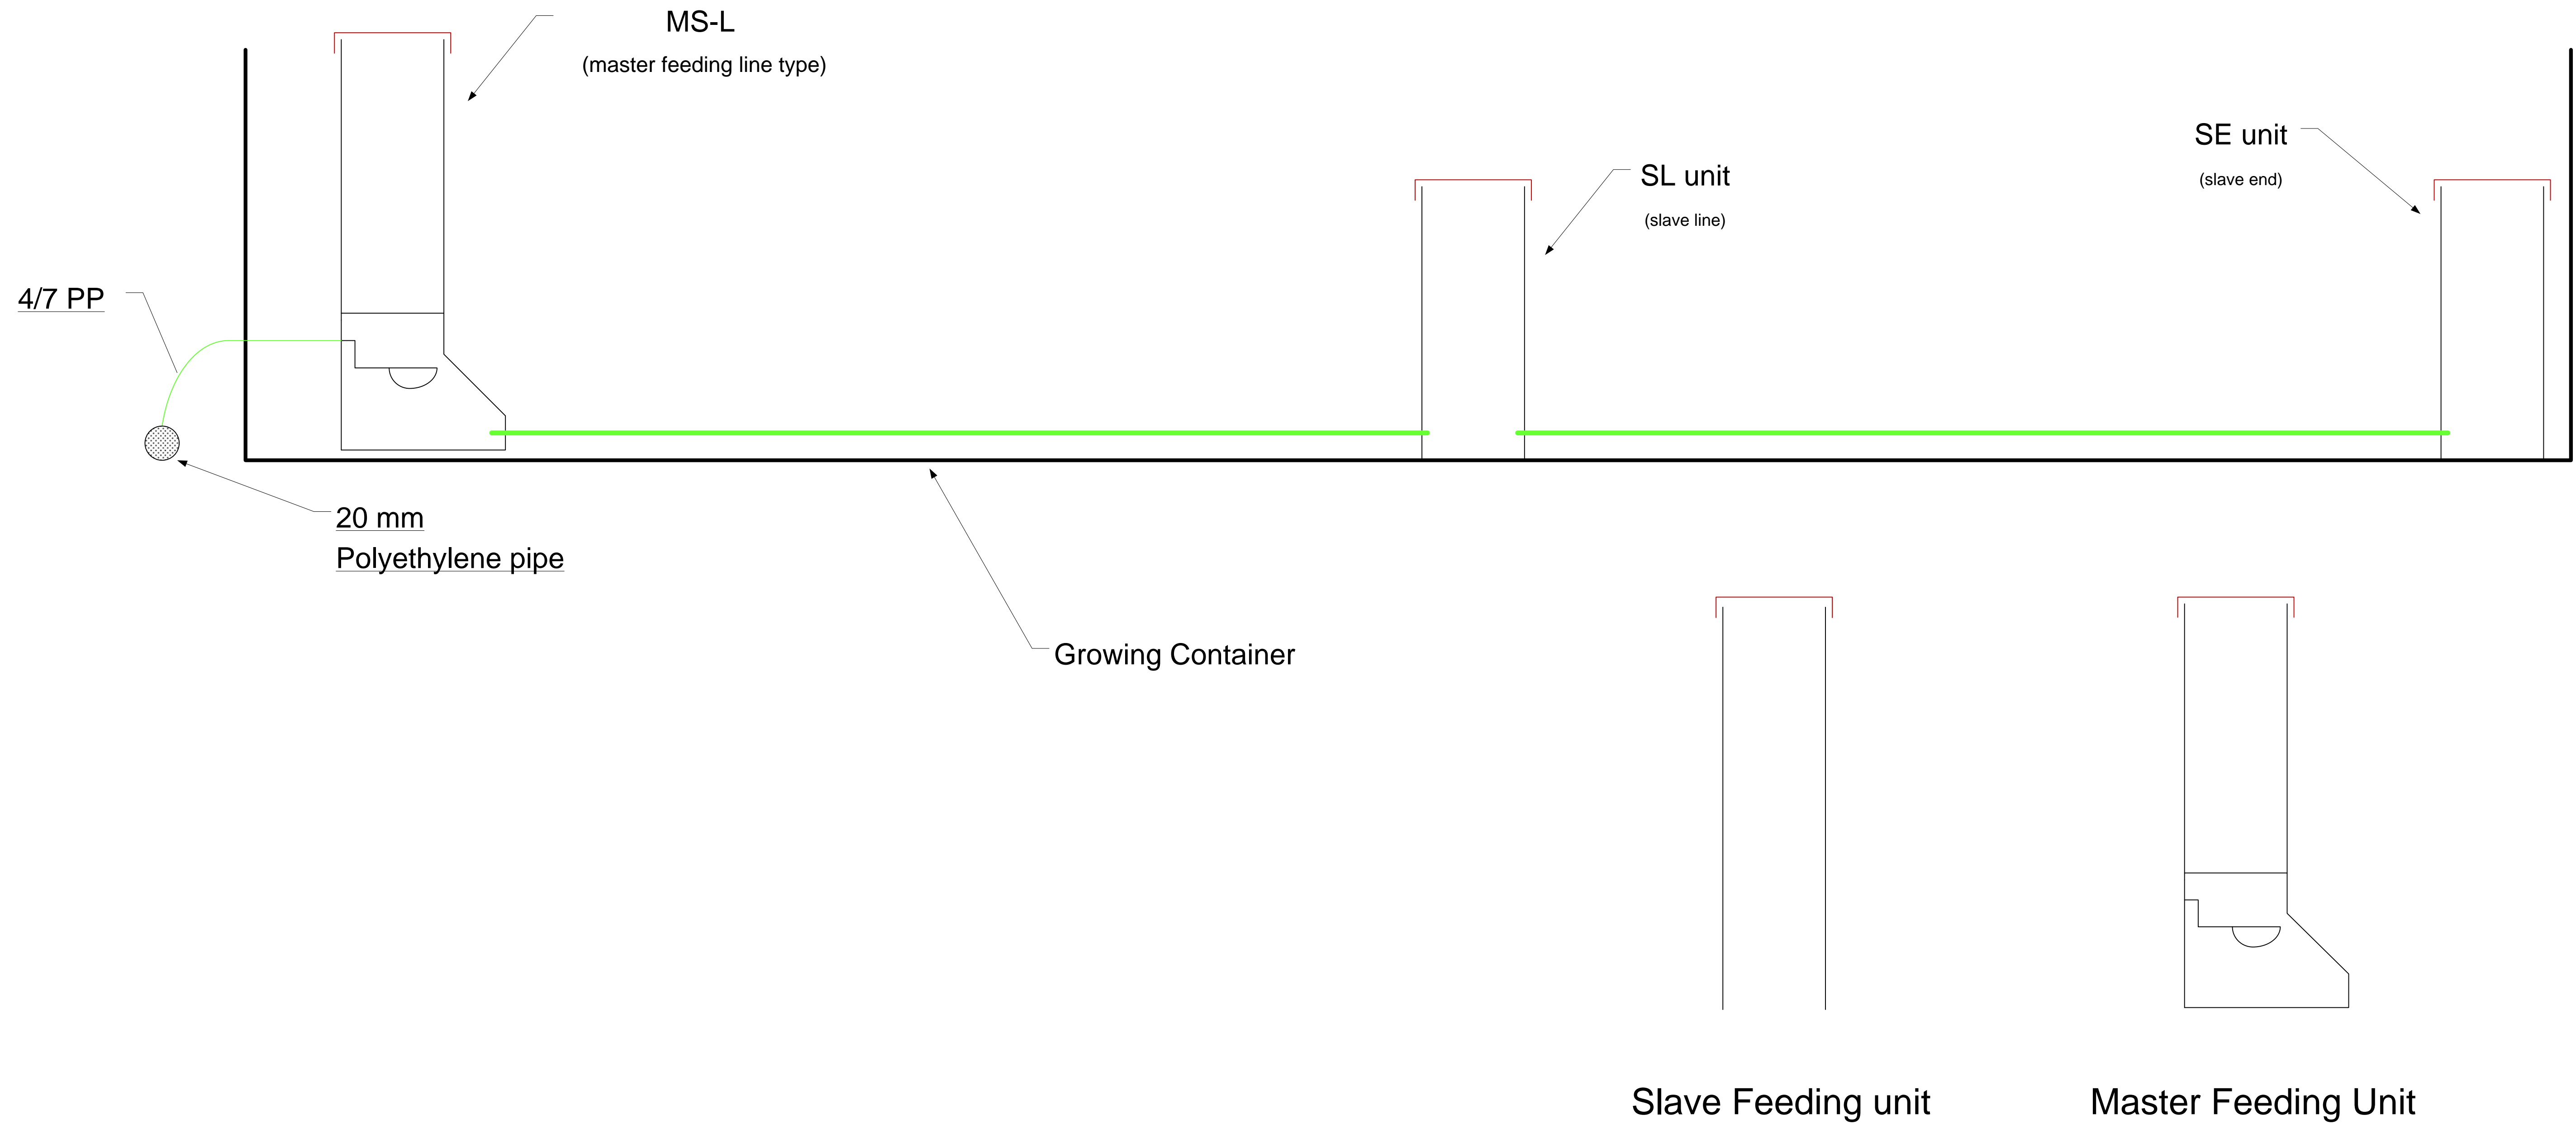

TYPE OF GROWING CONTAINERS

Feeding System

Plants Position – W30
(units are in cm)

Plants Position – W50

(units are in mm)

70 li Tree Container