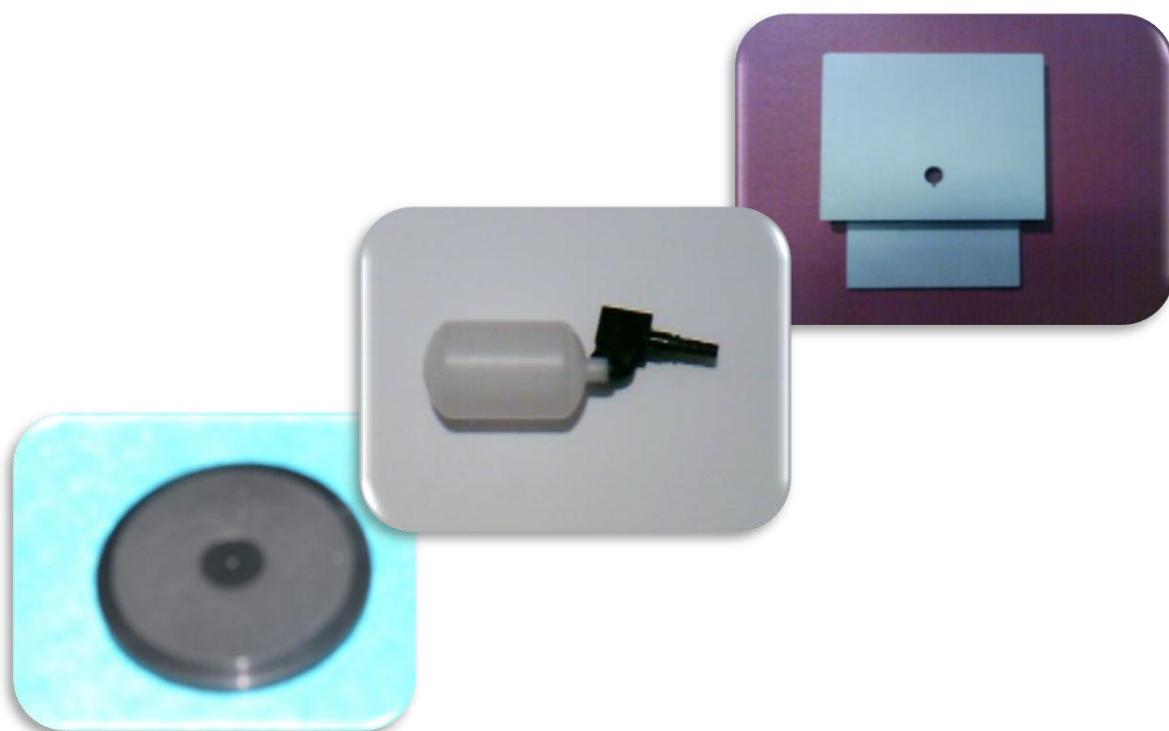

Item	Fit to container depth	description
FP - 30	30 cm	Master feeding unit including connection to one, two or three slaves
FP - 40	40 cm	Master feeding unit including connection to one, two or three slaves
FP - 50	50 cm	Master feeding unit including connection to one, two or three slaves
FP - 60	60 cm	Master feeding unit including connection to one, two or three slaves
FP - 70	70 cm	Master feeding unit including connection to one, two or three slaves
SL - 30	30 cm	Slave – line feeding unit
SL - 40	40 cm	Slave – line feeding unit
SL - 50	50 cm	Slave – line feeding unit
SL - 60	60 cm	Slave – line feeding unit
SL - 70	70 cm	Slave – line feeding unit
SE - 30	30 cm	Slave – End line feeding unit
SE - 40	40 cm	Slave – End line feeding unit
SE - 50	50 cm	Slave – End line feeding unit
SE - 60	60 cm	Slave – End line feeding unit
SE - 70	70 cm	Slave – End line feeding unit

Accessories

Item	Cat No
Buoy teeth connection	F-7/10
Buoy thread connection	F – 1/8
Float box door	DP1
7 mm pp pipe	P – 7/10
Engle 8x1/4	E – 8 1/4
Connection 8x1/4	C – 8 1/4
Teeth starter	S – 816
Thread starter	S – 1/2"
Cover	Cup
Geo technique sleeve 110	GO – 110
Geo technique sleeve 160	GO – 160